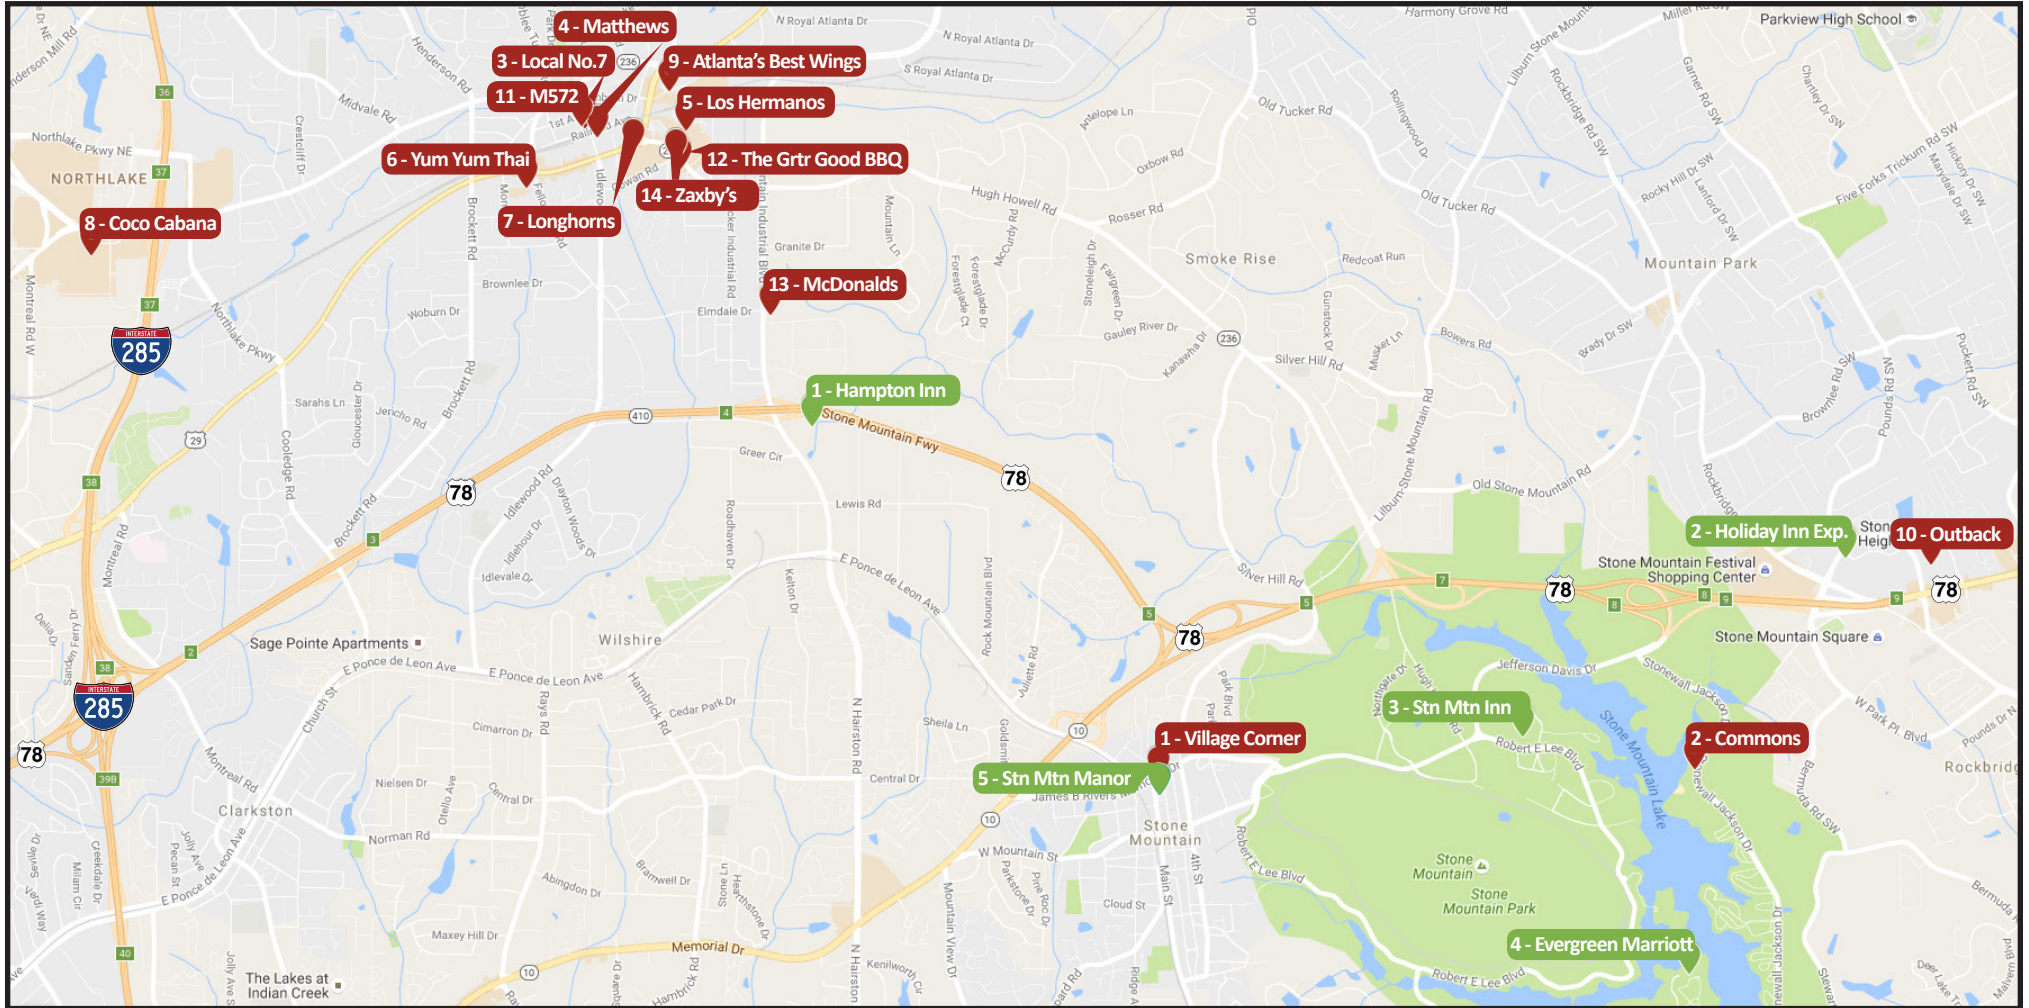

# Hospitality Map

## RESTAURANTS

- 1 - Village Corner 6655 James B Rivers Mem. Dr. (770) 498-0329
- 2 - Commons 1145 Stonewall Jackson Dr. (770) 465-3260
- 3 - Local No. 7 2316 Main Street (770) 674-1782
- 4 - Mathews 2299 Main Street (770) 939-2357
- 5 - Los Hermanos 4418 Hugh Howell Road (678) 937-0660
- 6 - Yum Yum Thai 3977 Lawrenceville Hwy. (770) 496-0307
- 7 - Longhorn 4315 Hugh Howell Road (770) 939-9842

- 8 - Coco Cabana 4073 LaVista Road (770) 723-0331
- 9 - Atlanta's Best Wings 4349 Lawrenceville Hwy. (678) 691-5417
- 10 - Outback 1525 E. Park Place Blvd. (678) 691-5417
- 11 - M572 2316 Main Street (470) 395-9635
- 12 - The Greater Good BBQ 4431 Hugh Howell Rd. (770) 908-8164
- 13 - McDonald's 1949 Mountain Industrial Blvd. (404) 299-2300
- 14 - Zaxby's 4409 Hugh Howell Rd. (678) 609-5525

## HOTELS

- 1 - Hampton Inn 1737 Mountain Industrial Blvd. (770) 934-0004
- 2 - Holiday Inn Express 1790 E. Park Place Blvd. (770) 465-8847
- 3 - Stone Mountain Inn 1058 Robert E. Lee Blvd. (770) 469-3311
- 4 - Evergreen Marriott 4021 Lakeview Dr. (770) 879-9900
- 5 - Stone Mountain Manor 1037 Main Street (770) 879-6800